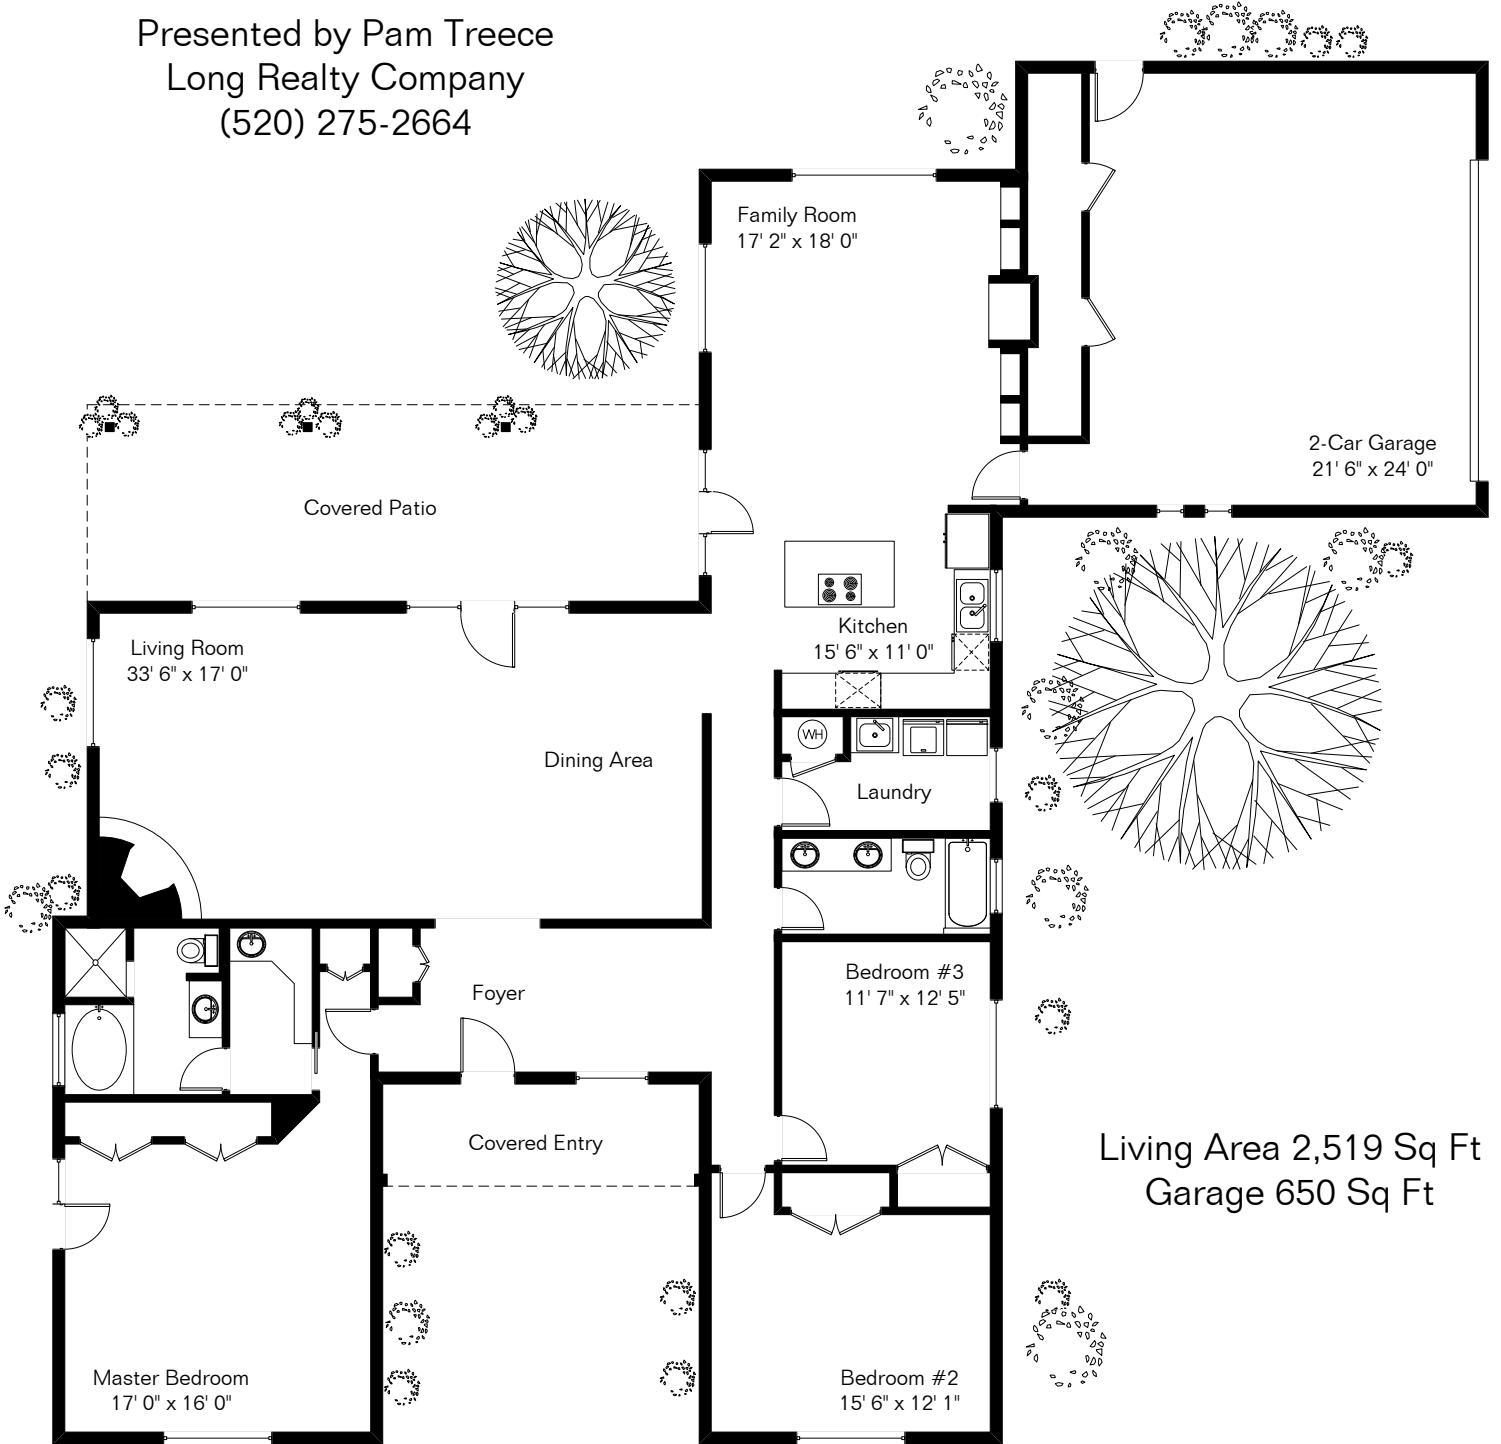

The square footages and room size information are deemed to be reliable but are not guaranteed and should be independently verified.

Pool & Spa Area

# 285 W Atua Pl

Presented by Pam Treece  
Long Realty Company  
(520) 275-2664

Site Visit January 2019

Copyright 2019 Floor Plans First! LLC  
All Rights Reserved.

[www.FloorPlansFirst.com](http://www.FloorPlansFirst.com)

Toll Free (877) 887-1500  
Voice (520) 881-1500

Floor Plans First!  
See the Floor Plan First!